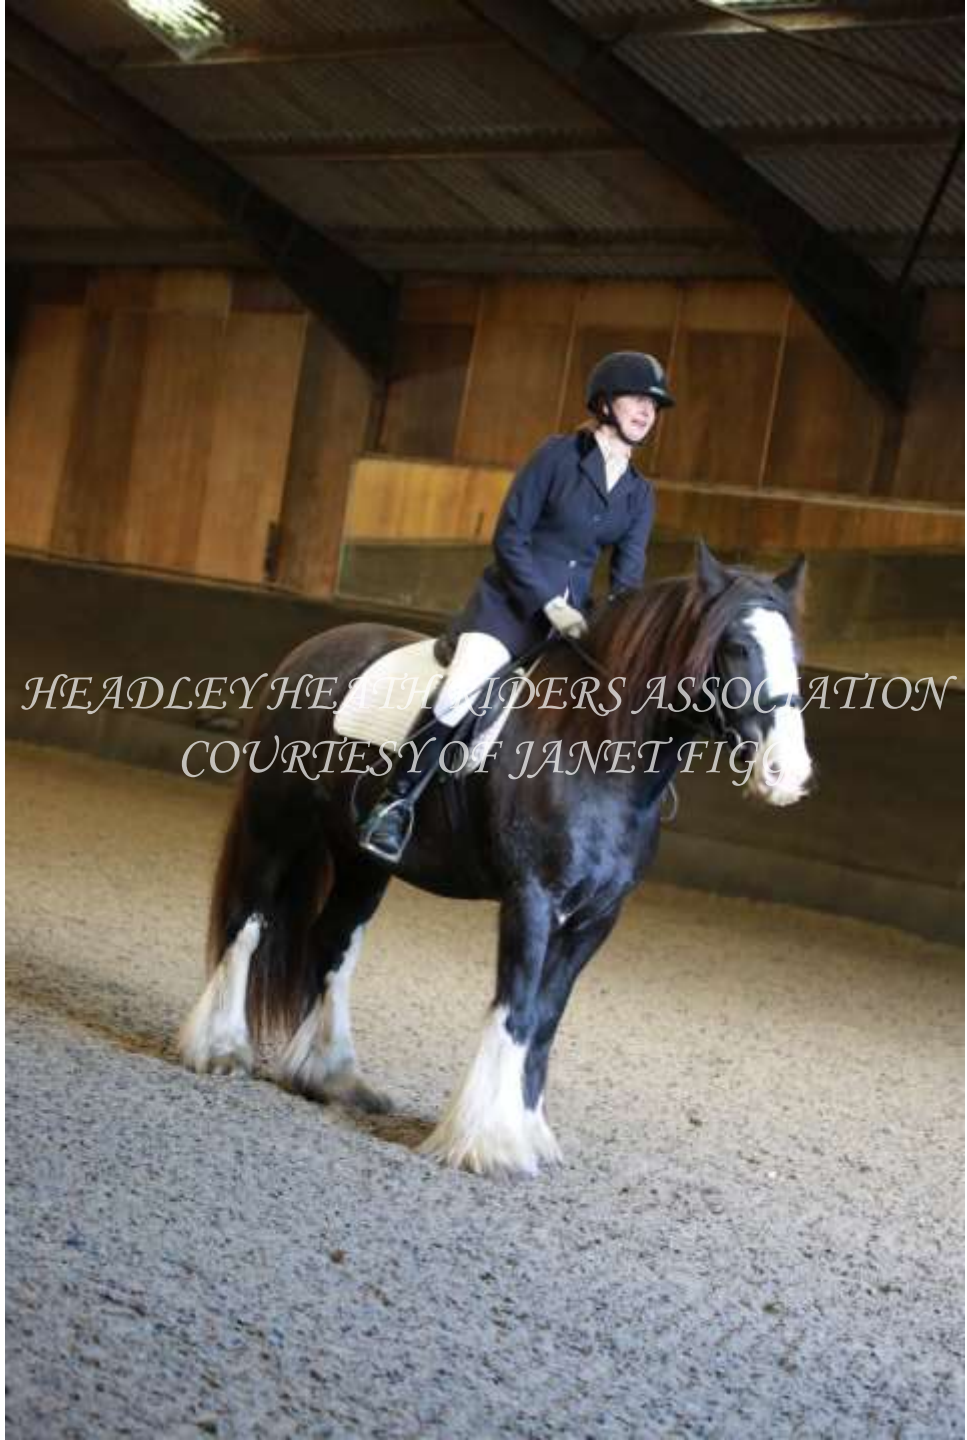

*HEADLEY HEATH RIDERS ASSOCIATION
COURTESY OF JANET FIGG*