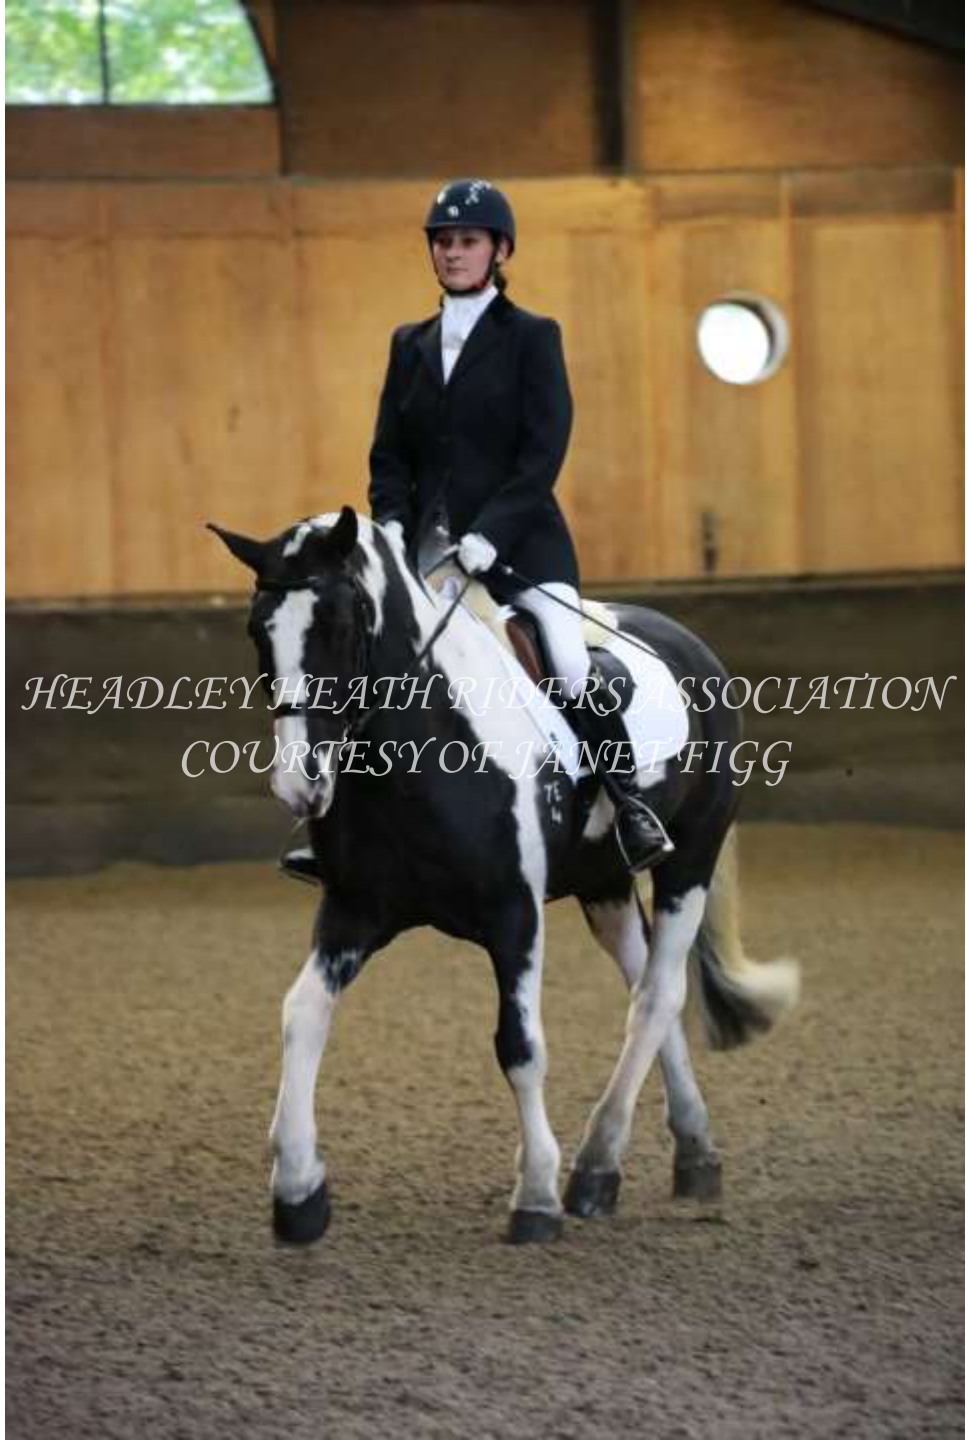

*HEADLEY HEATH RIDERS ASSOCIATION
COURTESY OF JANET FIGG*