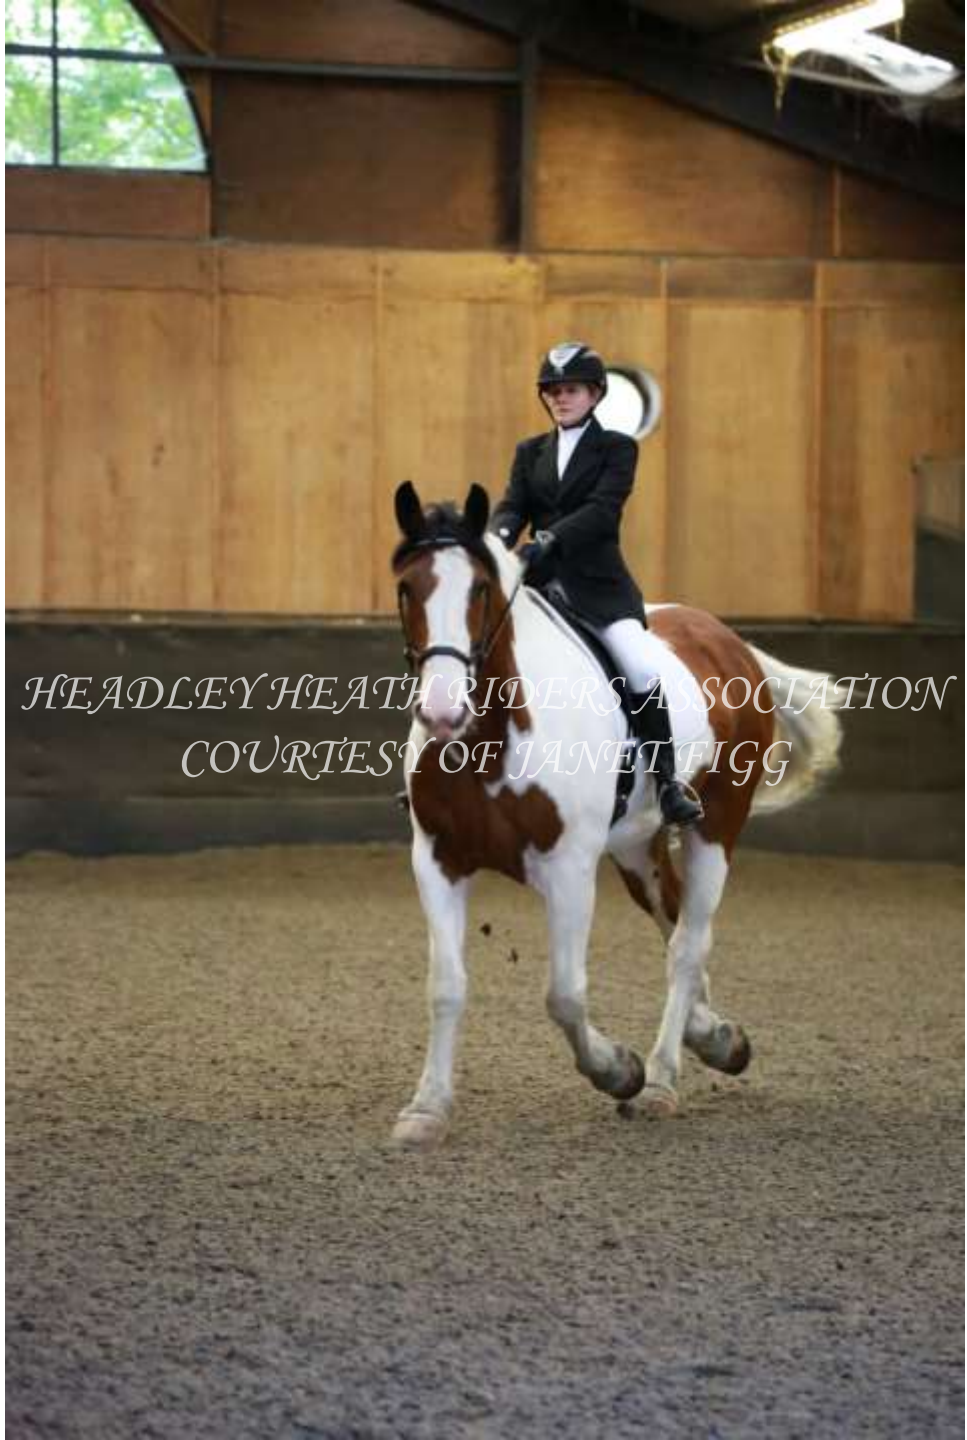

*HEADLEY HEATH RIDERS ASSOCIATION
COURTESY OF JANET FIGG*